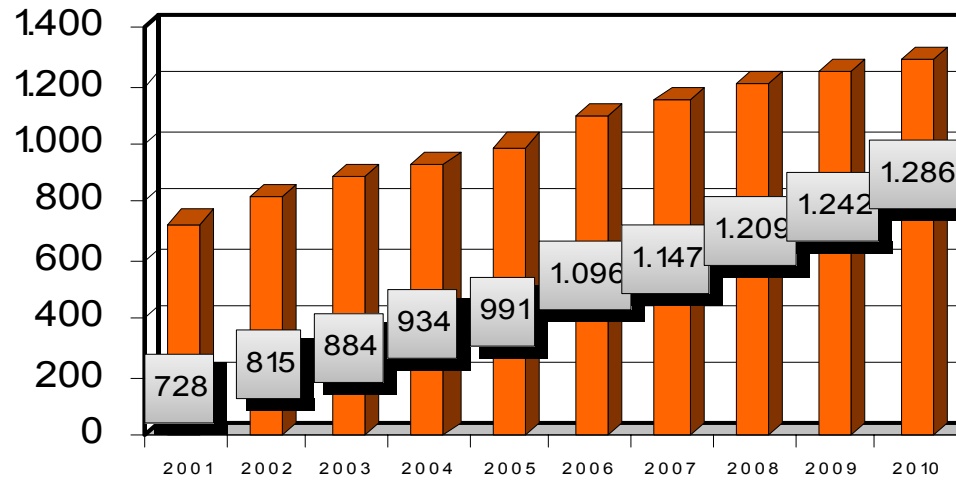

MBE Worldwide Global Network

Worldwide Network Growth

Worldwide Locations

C&S AMERICA & CARIBBEAN

Antigua	1
Bahamas	2
Belize	1
Brazil	7
Cayman Islands	1
Colombia	14
Costa Rica	5
Domenican Rep.	6
El Salvador	1
Honduras	1
Mexico	43
Panama	20
Venezuela	39
Region SubTotal	141

TOTAL 1,286

*All figures as of 01 November 10